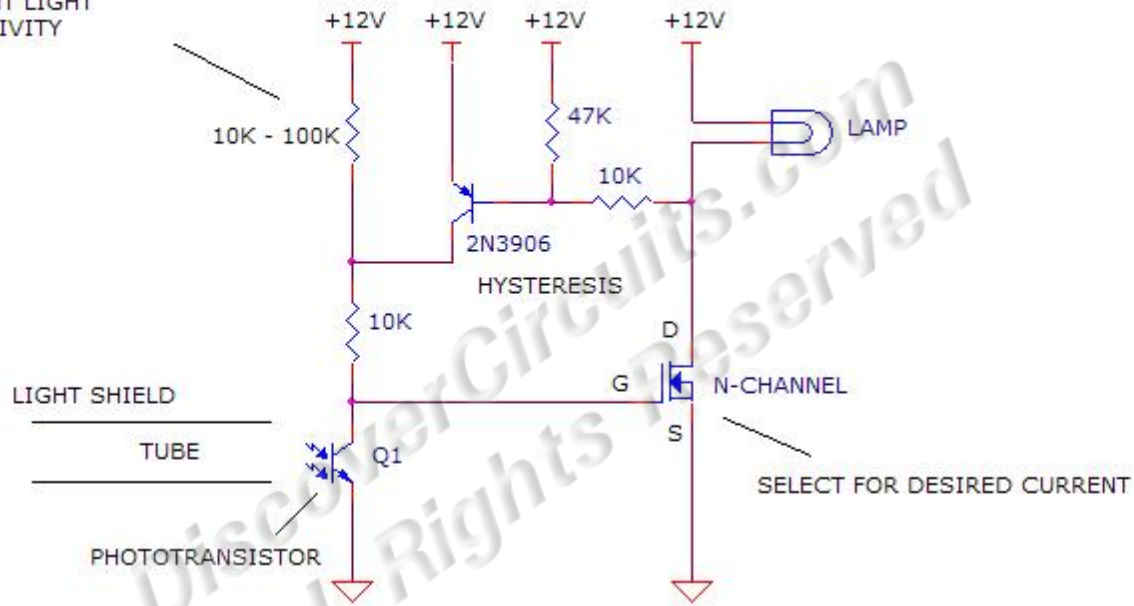

SELECT FOR DESIRED
AMBIENT LIGHT
SENSITIVITY

12V LIGHT/DARK SWITCH

DESIGNED BY DAVE JOHNSON
DISCOVERCIRCUITS.COM
ALL RIGHTS RESERVED

DRAWN BY: DAVE JOHNSON

DAVID JOHNSON AND ASSOCIATES		
Title 12V LIGHT DARK SWITCH		
Size A	Document Number 12VLIGHTDARKSW1.DSN	Rev A
Date: Monday, June 30, 2008	Sheet 1	of 1